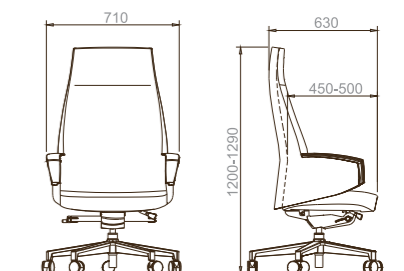

规格尺寸 Specifications

GRACE

低背 LOW BACK

中背 MEDIUM BACK

总裁中背 GRACE PRESIDENT MEDIUM BACK

高背 HIGH BACK

总裁高背 GRACE PRESIDENT HIGH-BACK

Miss Grace