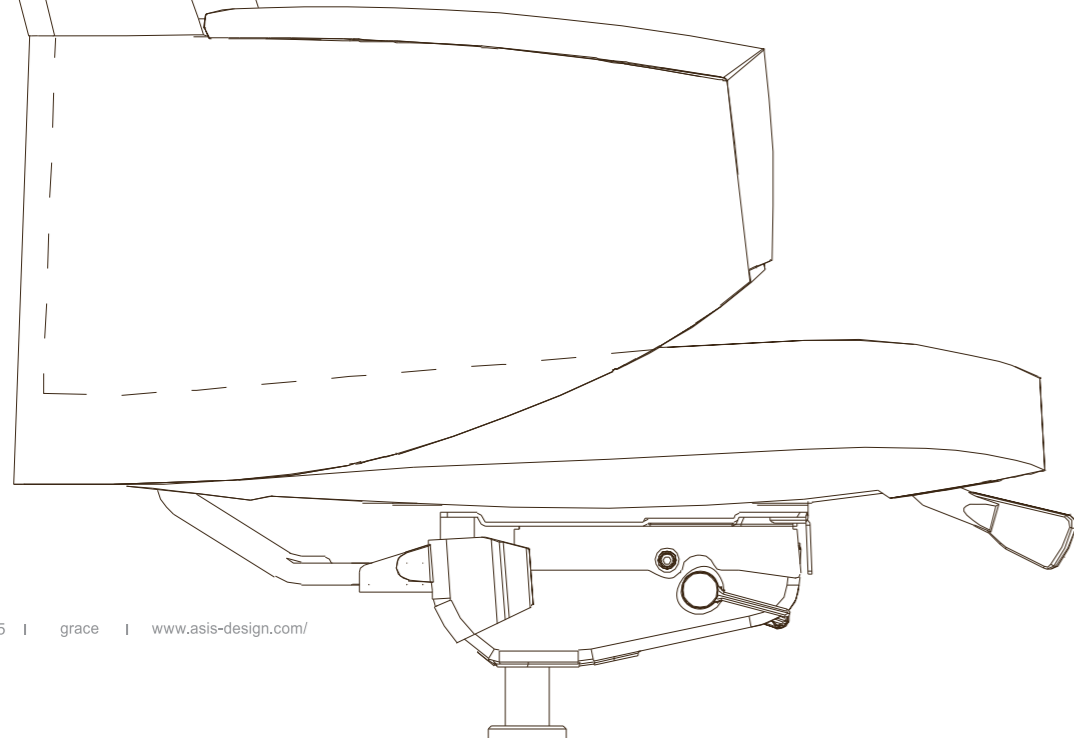

PU扶手嵌置工艺，呈现内敛之美。
PU armrest-embedding technique presents the beauty of reserve.

世界领先曲木围板超高工艺，流露低调的奢华。
World's leading ultra-advanced bentwood veneer technique reveals the low-key luxury.

GRACE

GRACE

同步倾仰机构以及5段式锁定，俯仰随心。

Synchro-tilt mechanism and 5-position lock allow you to lean back and forth as you wish.

人性化功能设计，坐深可调节，适合不同身高人士。

User-friendly design with adjustable seat depth is suitable for people of different heights.

GRACE

自回旋功能，保持会议室井然有序。

The mechanism's self-return function allows the chair automatically returns to its original position, which can make your meeting room look neat.

GRACE

总裁

GRACE PRESIDENT

宽广，不止于心
WIDER THAN IT LOOKS