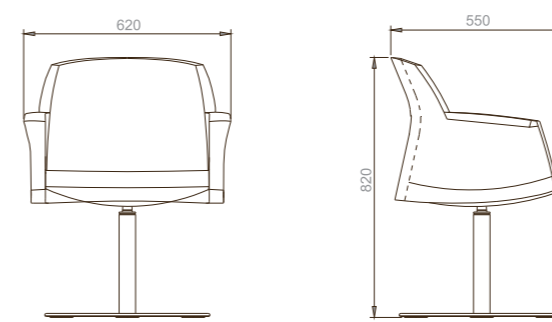

会客椅 GUEST CHAIR