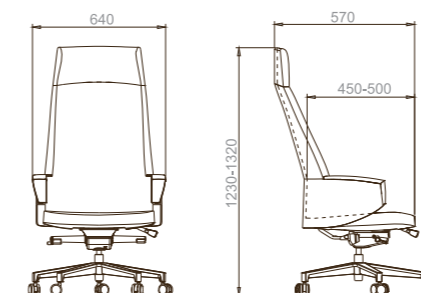

规格尺寸 Specifications

GRACE

低背 LOW BACK

中背 MEDIUM BACK

总裁中背 GRACE PRESIDENT MEDIUM BACK

高背 HIGH BACK

总裁高背 GRACE PRESIDENT HIGH-BACK

Miss Grace