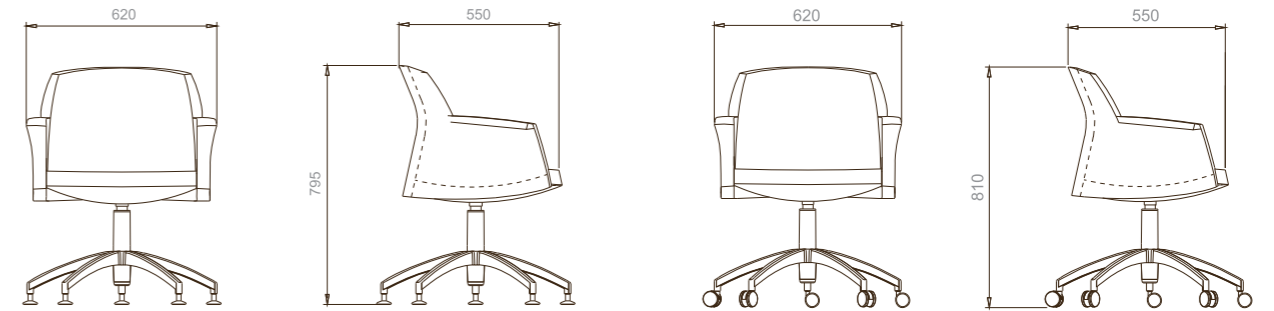

规格尺寸 Specifications

Miss Grace

会客椅 GUEST CHAIR