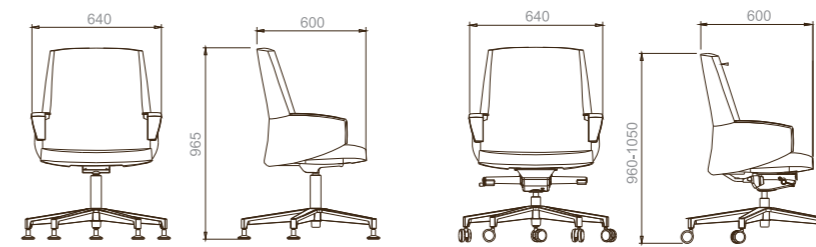

规格尺寸 Specifications

GRACE

低背 LOW BACK

中背 MEDIUM BACK

总裁中背 GRACE PRESIDENT MEDIUM BACK

高背 HIGH BACK

总裁高背 GRACE PRESIDENT HIGH-BACK

Miss Grace