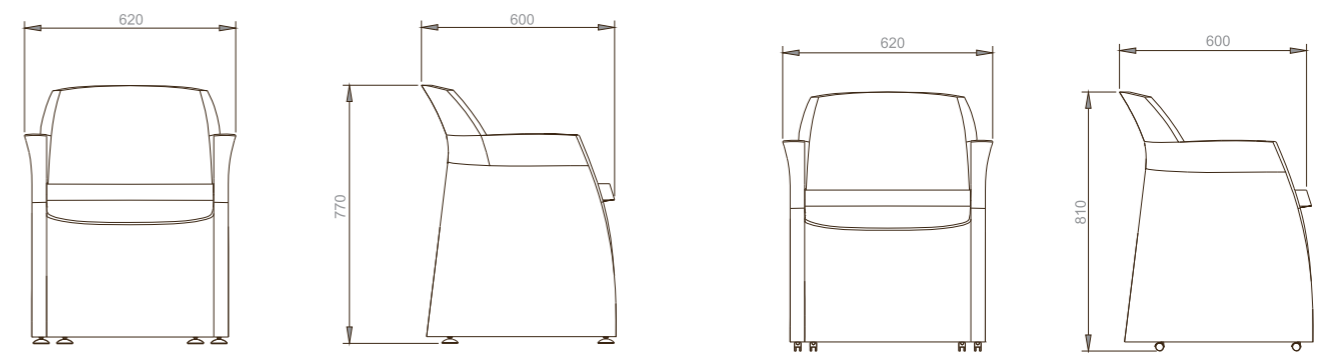

单椅 SINGLE CHAIR