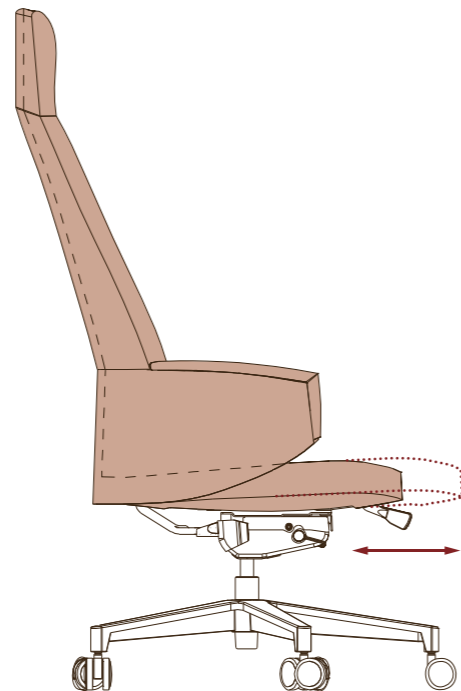

PU扶手嵌置工艺，呈现内敛之美。
PU armrest-embedding technique presents the beauty of reserve.

世界领先曲木围板超高工艺，流露低调的奢华。
World's leading ultra-advanced bentwood veneer technique reveals the low-key luxury.

GRACE

GRACE

同步倾仰机构以及5段式锁定，俯仰随心。

Synchro-tilt mechanism and 5-position lock allow you to lean back and forth as you wish.

人性化功能设计，坐深可调节，适合不同身高人士。

User-friendly design with adjustable seat depth is suitable for people of different heights.

GRACE

自回旋功能，保持会议室井然有序。

The mechanism's self-return function allows the chair automatically returns to its original position, which can make your meeting room look neat.

GRACE

总裁

GRACE PRESIDENT

宽广，不止于心
WIDER THAN IT LOOKS