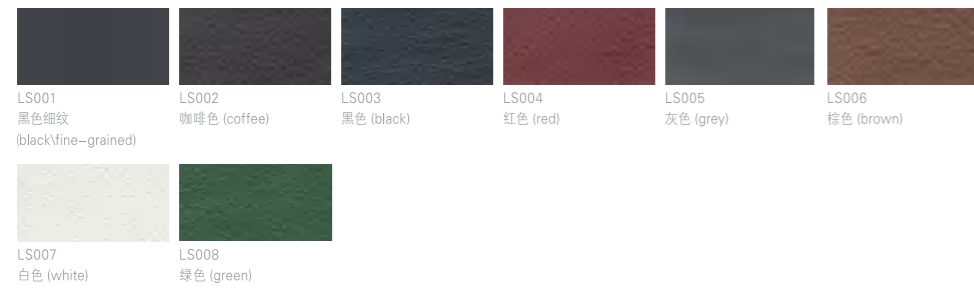

铝拉丝封釉工艺
纯金属强烈质感
撼人心魄

The brushed and glazed aluminum technique,
creates a strong sense of pure metal texture
which seduces your nerve of art.

面料&颜色 Materials & Colors

LS标准系列真皮: 8色 LS Standard Leather: 8 colors